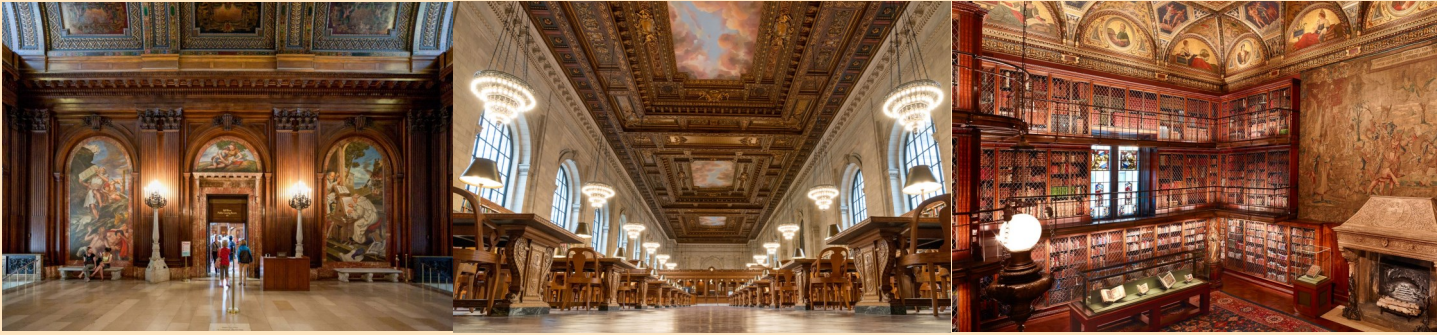

East Lyme Sr Ctr, Lymes' Sr Ctr, & Waterford Sr Services Present:

LIBRARIES OF MANHATTAN

NEW YORK PUBLIC LIBRARY • MORGAN LIBRARY & MUSEUM

SATURDAY, JUNE 9, 2018

Your day will be spent inside some of the most breathtakingly beautiful architectural buildings in NYC.

Begin your day in NYC for lunch (on own) at the **Grand Central Terminal** food court—remember to look up at the beautiful ceiling!

Afternoon at the **New York Public Library** for a **guided tour** of the history & architecture of this landmark building flanked by the 2 lions - Patience & Fortitude. There are many beautiful spaces within but perhaps the most spectacular is the Rose Main Reading Room. After a year-long renovation that spiffed up the enormous research room—which is about as long as two city blocks—its plaster rosettes, celestial mural, and ornate chandeliers are more glorious than ever.

Next will be a self-guided visit of **The Morgan Library** which began as the private library of financier Pierpont Morgan, one of the preeminent collectors & cultural benefactors in the US. The complex consists of J.P. Morgan's exquisite library, refurbished in 2010, along with the splendid, marble-covered rotunda, a red-paneled study, and other glorious rooms.