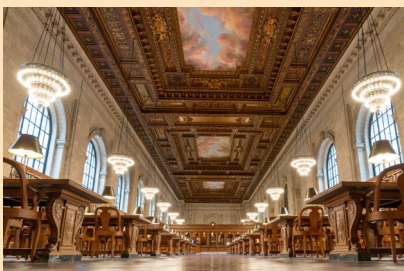

COST: $94pp based on 40-50
Please register by May 2, 2018

*No refunds on trip unless your seat
can be resold*